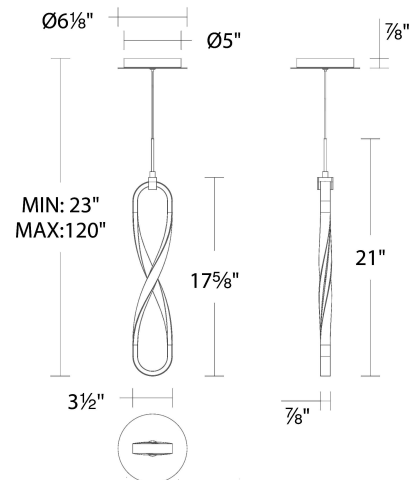

Example: **PD-79221-CH**

For custom requests please contact customs@waclighting.com

FEATURES

- Omnidirectional diffused illumination
- Low profile, adjustable powered aircraft cables for an ultra-clean look
- Spin-on round canopy with minimal hardware
- May be mounted on a sloped ceiling
- Driver concealed within the canopy
- 5 Year warranty

SPECIFICATIONS

Color Temp:	3000K
Input:	120/277 VAC,50/60Hz
CRI:	90
Dimming:	ELV: 100-10% ,TRIAC: 100-10%
Rated Life:	50000 Hours
Standards:	ETL, cETL,Title 24 JA8-2019 Compliant Damp Location Listed
Construction:	Aluminum body, silicone diffuser

FINISHES:

REPLACEMENT PARTS

HDW-HY22-CE - Hardware Pack

LINE DRAWING:

PD-79221